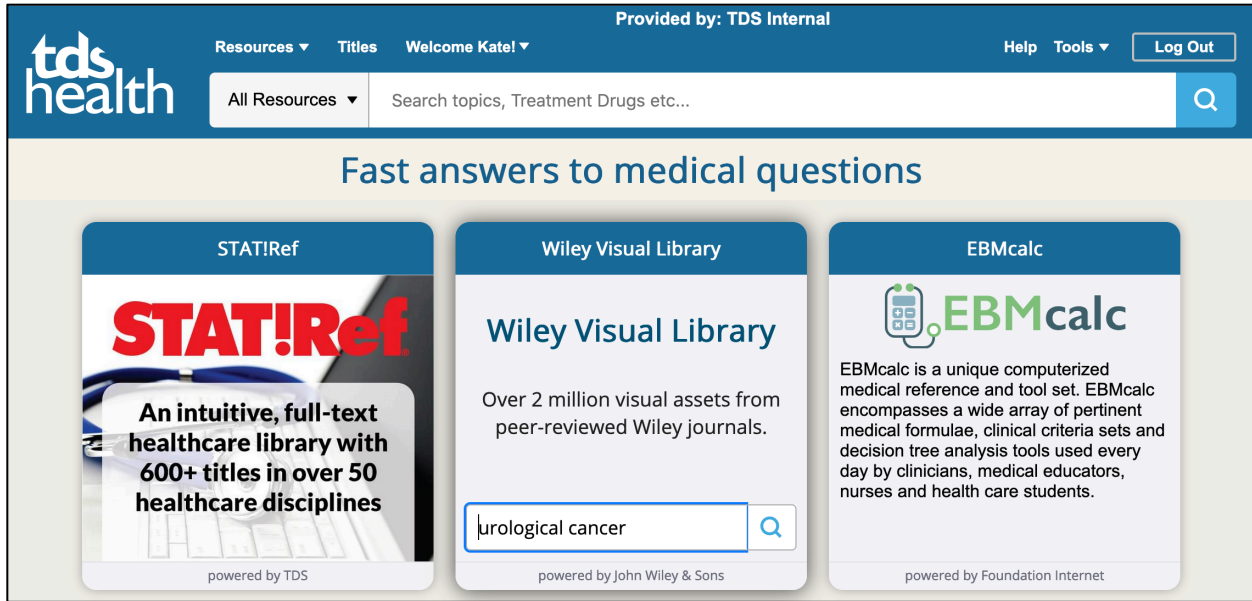

Wiley Visual Library

USER HOW-TO GUIDE

EASILY SEARCH MILLIONS OF VISUAL ASSETS

Access the Wiley Visual Library via the TDS Health platform. Use the panel on the TDS Health homepage to search right from there. Enter a term in the search field and click the search icon.

Or, click the panel to open the Wiley Visual Library for more detailed searching options. Use various filters on the left-hand panel to obtain refined results.

You can also access the Wiley Visual Library via the Resources drop-down on the top-left of the platform. Click the link to be taken to the advanced search page, which allows you to filter results (as seen above).

If your institution has a STAT!Ref title collection, you can also do a general search within those titles and simultaneously search this product. Simply use the main search bar, enter a search term and click the search icon. In your search results, see the More tab to access the results from Wiley Visual Library.