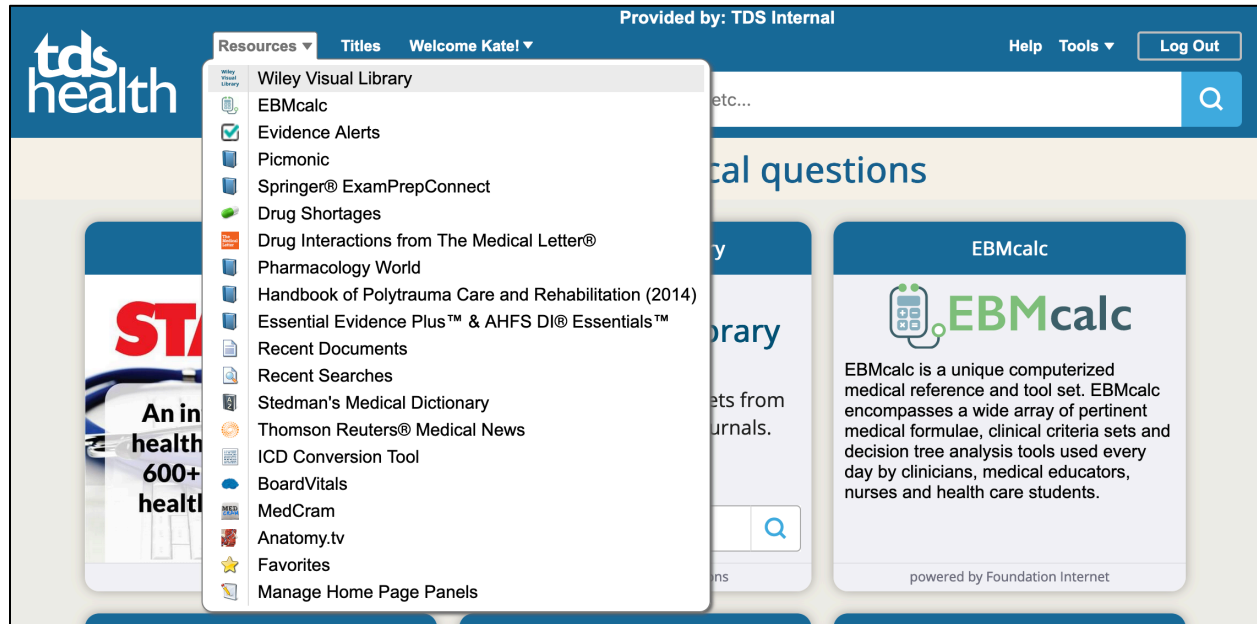

Wiley Visual Library

USER HOW-TO GUIDE

EASILY SEARCH MILLIONS OF VISUAL ASSETS

Access the Wiley Visual Library via the TDS Health platform. Use the panel on the TDS Health homepage to search right from there. Enter a term in the search field and click the search icon.

Or, click the panel to open the Wiley Visual Library for more detailed searching options. Use various filters on the left-hand panel to obtain refined results.

You can also access the Wiley Visual Library via the Resources drop-down on the top-left of the platform. Click the link to be taken to the advanced search page, which allows you to filter results (as seen above).

If your institution has a STAT!Ref title collection, you can also do a general search within those titles and simultaneously search this product. Simply use the main search bar, enter a search term and click the search icon. In your search results, see the More tab to access the results from Wiley Visual Library.