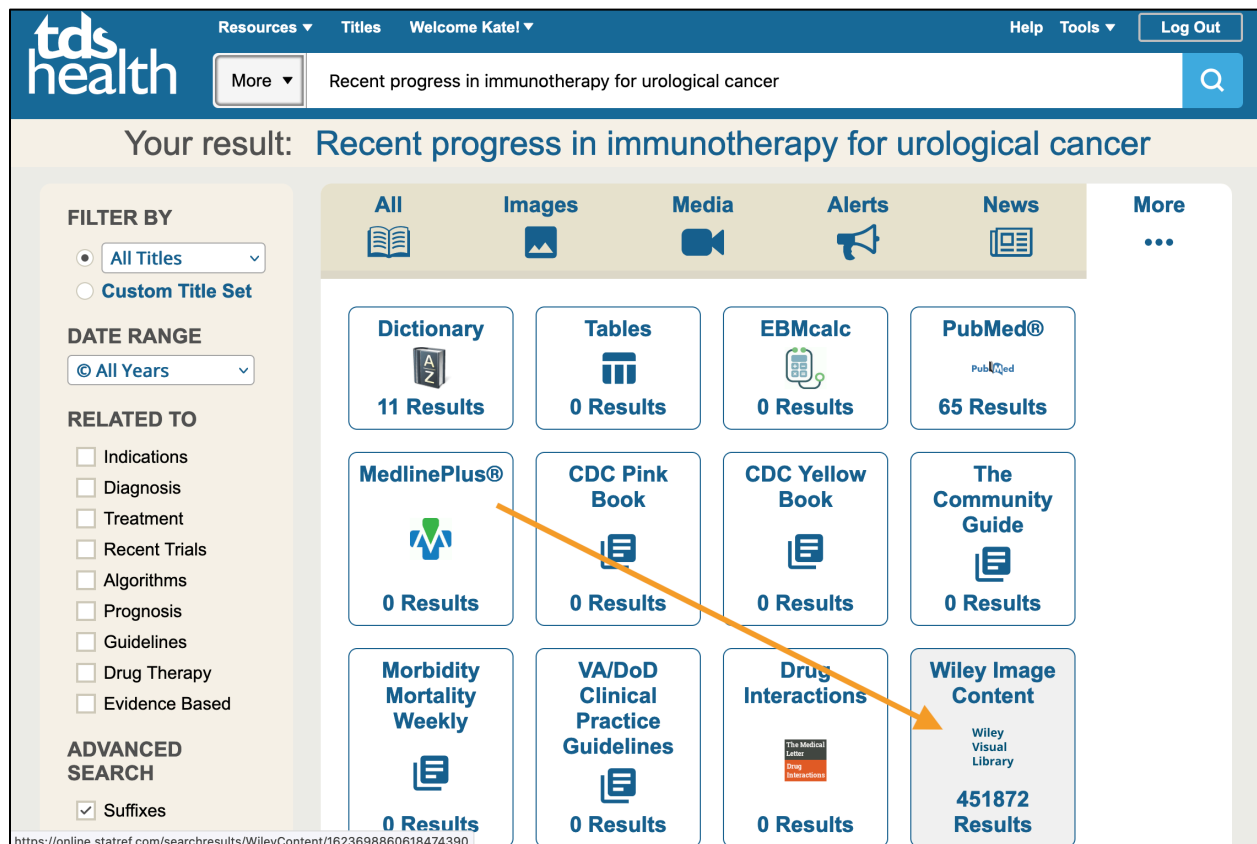

Wiley Visual Library

USER HOW-TO GUIDE

EASILY SEARCH MILLIONS OF VISUAL ASSETS

Access the Wiley Visual Library via the TDS Health platform. Use the panel on the TDS Health homepage to search right from there. Enter a term in the search field and click the search icon.

Or, click the panel to open the Wiley Visual Library for more detailed searching options. Use various filters on the left-hand panel to obtain refined results.

You can also access the Wiley Visual Library via the Resources drop-down on the top-left of the platform. Click the link to be taken to the advanced search page, which allows you to filter results (as seen above).

If your institution has a STAT!Ref title collection, you can also do a general search within those titles and simultaneously search this product. Simply use the main search bar, enter a search term and click the search icon. In your search results, see the More tab to access the results from Wiley Visual Library.