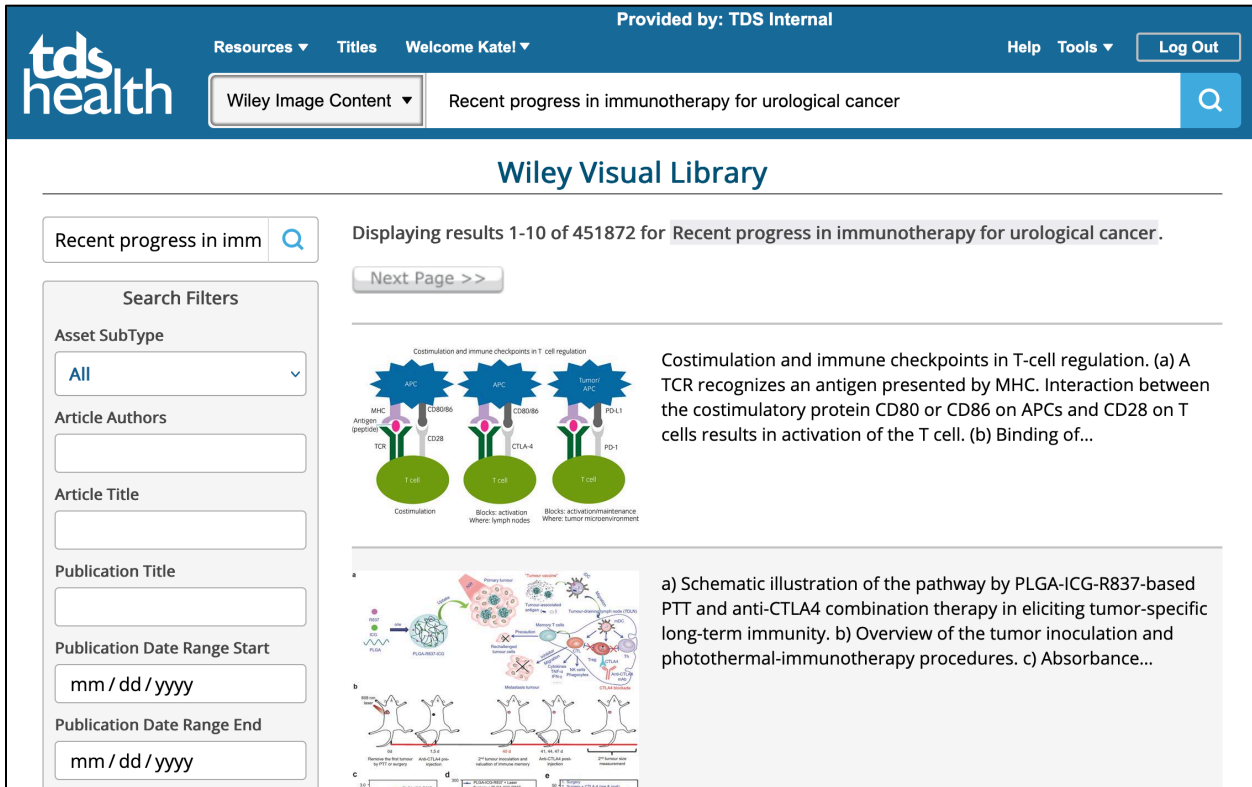

Wiley Visual Library

USER HOW-TO GUIDE

EASILY SEARCH MILLIONS OF VISUAL ASSETS

Access the Wiley Visual Library via the TDS Health platform. Use the panel on the TDS Health homepage to search right from there. Enter a term in the search field and click the search icon.

Or, click the panel to open the Wiley Visual Library for more detailed searching options. Use various filters on the left-hand panel to obtain refined results.

You can also access the Wiley Visual Library via the Resources drop-down on the top-left of the platform. Click the link to be taken to the advanced search page, which allows you to filter results (as seen above).

If your institution has a STAT!Ref title collection, you can also do a general search within those titles and simultaneously search this product. Simply use the main search bar, enter a search term and click the search icon. In your search results, see the More tab to access the results from Wiley Visual Library.