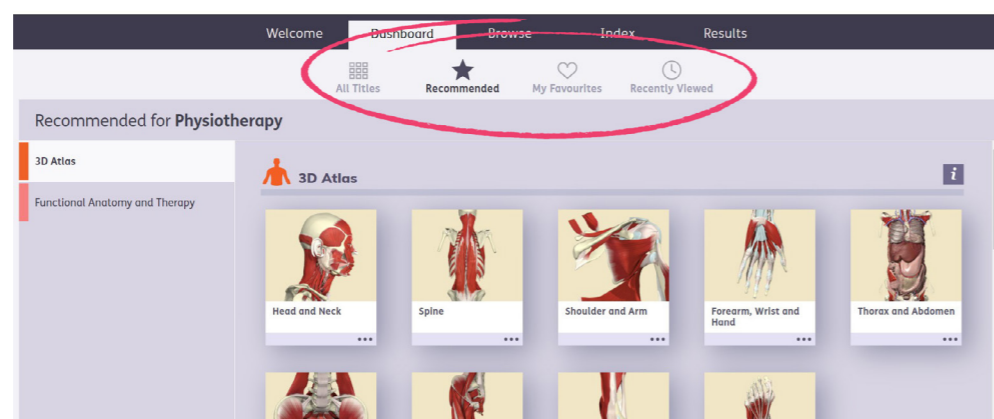

HOW TO Create a Personal Profile

Creating a profile couldn't be easier! Just follow these simple steps:

1. Log in to Anatomy.tv exactly as you currently do
2. Select 'Create Profile' from the pop-up prompt or the top-right button
3. Fill in the short form (the details will help us recommend modules)
4. Click the verification link you'll receive by email
5. And your Personal Profile is set!

Don't forget – once logged in, you can toggle between recommended and all products available to you.

Create your Personal Profile 2 of 2

First Name
Primal

Last Name
Pictures

Occupation
Teacher

Specialization
Physiotherapy

☒ By creating an account, you agree to our privacy policy

☒ Yes, I'd like to receive news and promotions from Primal Pictures (an Informa business) about products and services relevant to me.

Submit

Cancel

Back

HOW TO Access Through Your Personal Profile

Once your profile is complete, how do you access through other devices? It's simple!

1. On the new device, log in to your institutional Anatomy.tv account*
2. Sign in with your profile details (click on top-right button)
3. When you next visit Anatomy.tv on that device you should be automatically logged in!**

We hope you enjoy this new development from Primal. If you have any questions, [please contact us](#).

*This may be done by accessing your institutional network, entering single sign-on credentials (Athens or Shibboleth) or accessing via your library webpage or Learning Management System (Moodle, Canvas, Blackboard, etc.).

**You may need to repeat these steps if cookies are disabled, deleted or if a significant amount of time passes between sessions.

Compatible with:

macOS, iOS, Windows and Android.

PERSONAL PROFILES