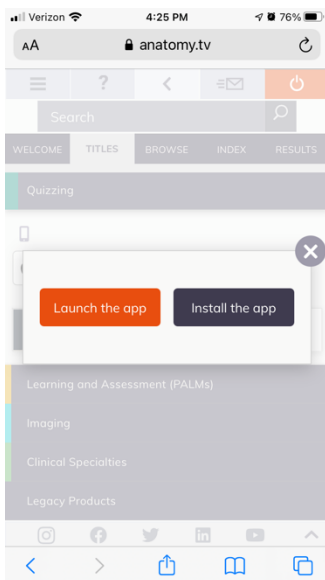

ACCESSING THE ANATOMY.TV 3D ANATOMY QUIZ APP

1. Open a web browser on your phone and access Primal Pictures as you would normally.
2. Go to the Quizzing section under the Titles tab and download the app via the App Store or Google Play based on your device type.

3. Go back to your web browser and access Anatomy.tv again as you would normally.
4. Click on the Anatomy Quiz module and click to "Launch the app" once a pop-up appears. You may be asked again to open the app, so click to "Open in Primal's 3D Anatomy Quiz."