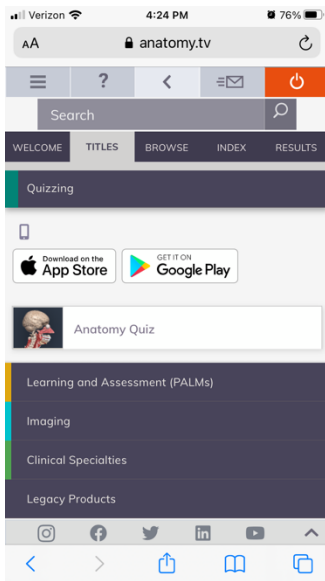

ACCESSING THE ANATOMY.TV 3D ANATOMY QUIZ APP

1. Open a web browser on your phone and access Primal Pictures as you would normally.
2. Go to the Quizzing section under the Titles tab and download the app via the App Store or Google Play based on your device type.

3. Go back to your web browser and access Anatomy.tv again as you would normally.
4. Click on the Anatomy Quiz module and click to "Launch the app" once a pop-up appears. You may be asked again to open the app, so click to "Open in Primal's 3D Anatomy Quiz."