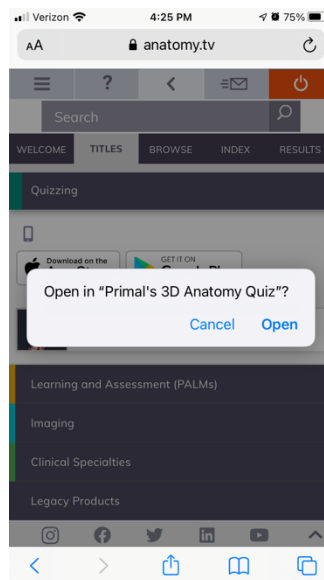

ACCESSING THE ANATOMY.TV 3D ANATOMY QUIZ APP

1. Open a web browser on your phone and access Primal Pictures as you would normally.
2. Go to the Quizzing section under the Titles tab and download the app via the App Store or Google Play based on your device type.

3. Go back to your web browser and access Anatomy.tv again as you would normally.
4. Click on the Anatomy Quiz module and click to "Launch the app" once a pop-up appears. You may be asked again to open the app, so click to "Open in Primal's 3D Anatomy Quiz."